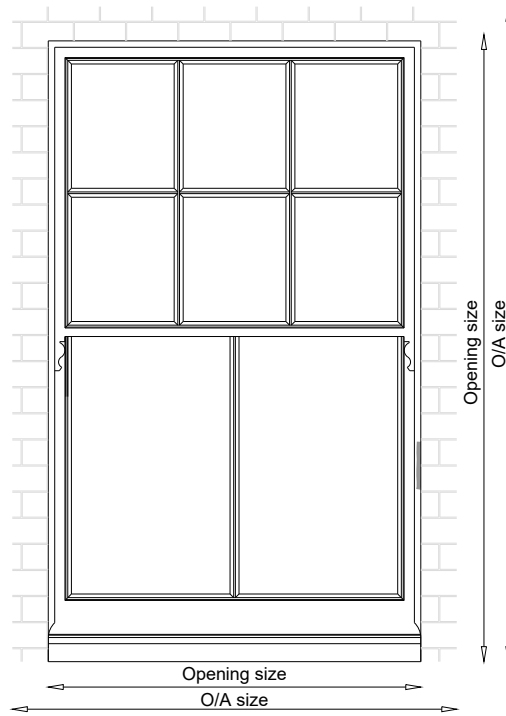

General notes

**Traditional Range: Sliding Box Sash Window - 144mm with Timbalite units
Ironmongery**

Window to include as standard:

4no bearing type sash pulleys

2no sash lifts

1no fitch catch fastener (2 no to wider windows)

2no sash stop locks

Choice of finish: satin chrome, polished chrome, polished brass

Elevation view from outside

Fitch fastener